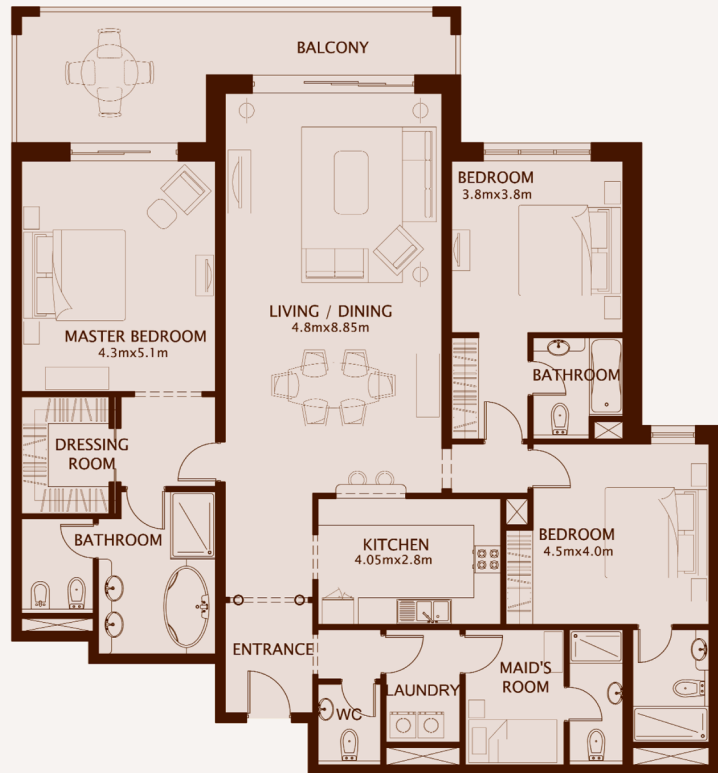

## APARTMENTS UNIT TYPE D1 - 3 BEDROOM

Apartments - Unit Type D1, 3 Bedroom - Approximate Areas

Unit	199.75 - 201.97m <sup>2</sup>	2,150 - 2,174ft <sup>2</sup>
Balcony	22.68 - 39.77m <sup>2</sup>	244 - 428ft <sup>2</sup>
Total	224.65 - 240.37m <sup>2</sup>	2,418 - 2,587ft <sup>2</sup>