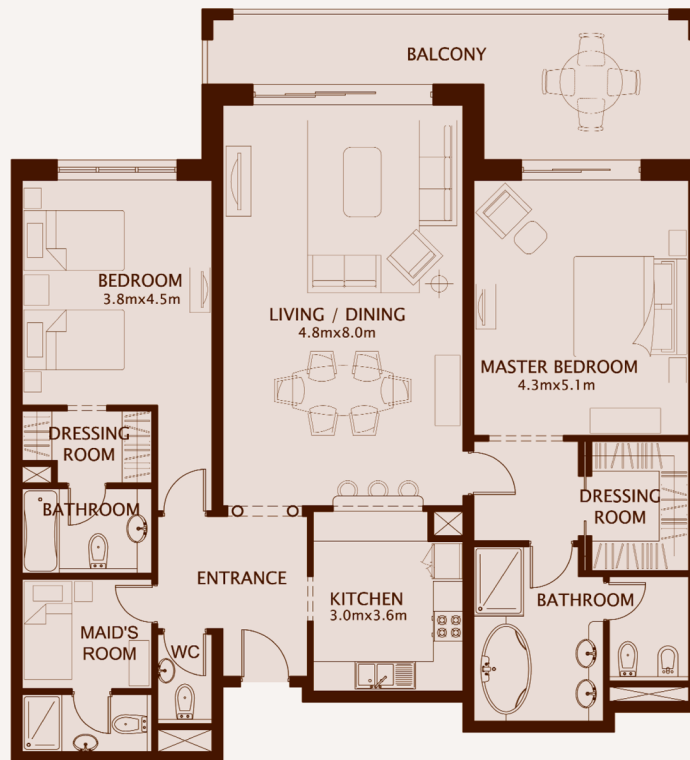

APARTMENTS UNIT TYPE E - 2 BEDROOM

Apartments - Unit Type E, 2 Bedroom - Approximate Areas

Unit	159.13 - 163.00m ²	1,713 - 1,754ft ²
Balcony	20.5 - 43.0m ²	221 - 463ft ²
Total	179.63 - 206.00m ²	1,934 - 2,217ft ²