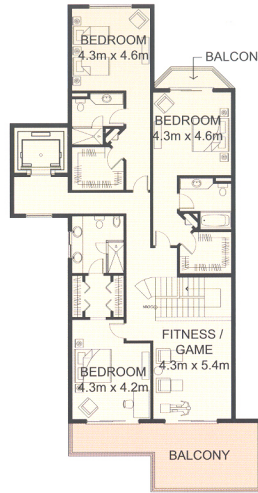

Lower Level

Upper Level

Penthouses - Imperial

Approximate Areas:

Upper Level - Living	214 m ²	2,303 ft ²
Upper Level - Balcony	26 m ²	280 ft ²
Lower Level - Living	370 m ²	3,984 ft ²
Lower Level - Terrace	298 m ²	3,208 ft ²
Total	908 m²	9,775 ft²

Lower Level

Upper Level