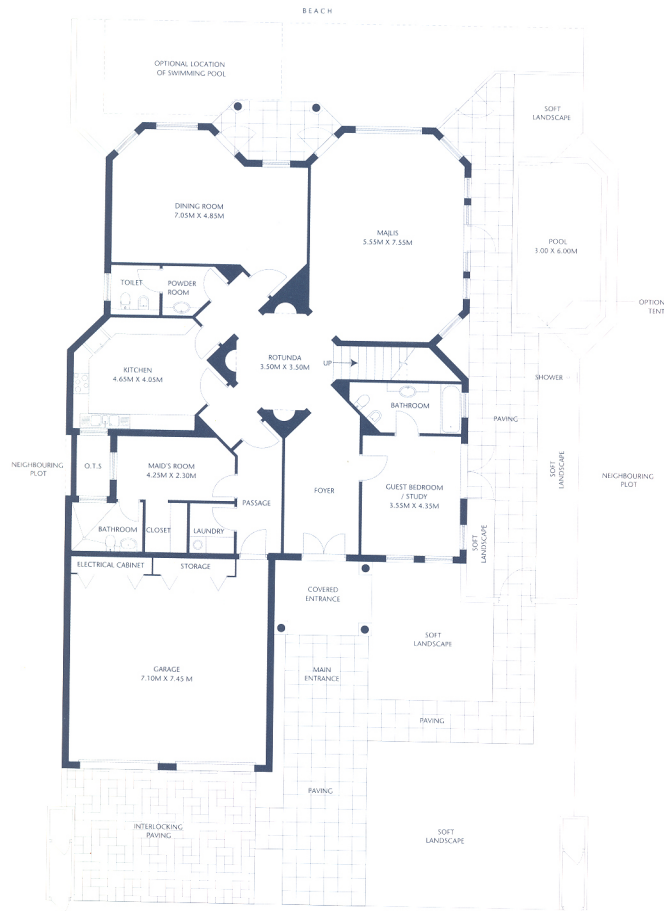

CENTRAL ROTUNDA MEDITERRANEAN  
Ground Floor / 5,000 sq. ft

Garden Homes

Pool Side Elevation

Street Side Elevation

## CENTRAL ROTUNDA MEDITERRANEAN 1st Floor / 5,000 sq. ft

Garden Homes

Lot Side Elevation

Beach Side Elevation