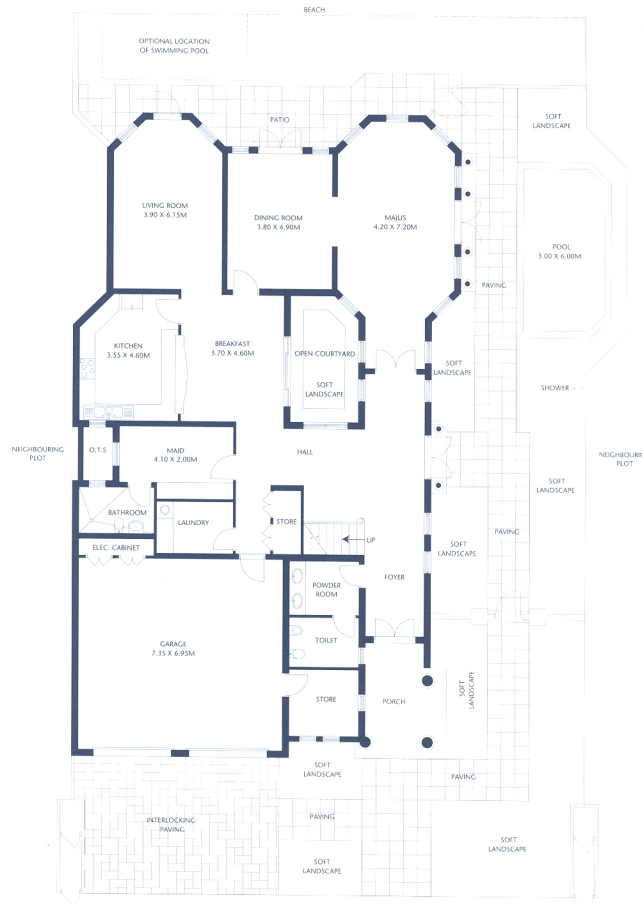

GARDEN GALLERY ARABIC  
Ground Floor / 5,000 sq. ft

Garden Homes

Pool Side Elevation

Street Side Elevation