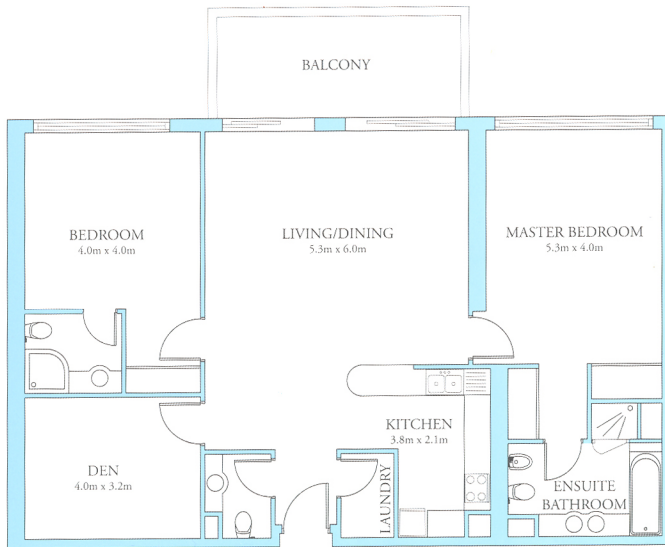

## Unit C

Area 162 sq.m. (1743 sq.ft.)

2 Bedroom