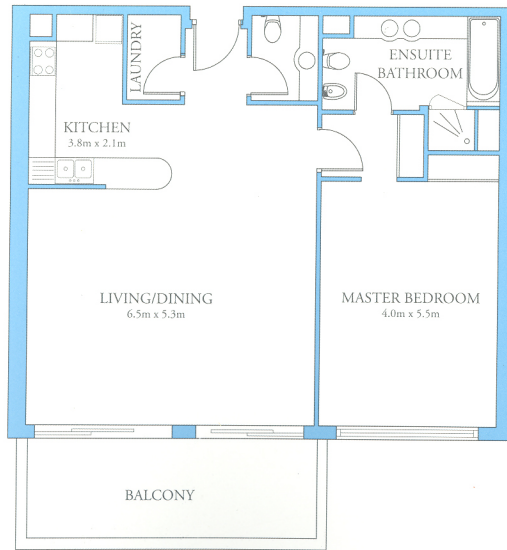

## Unit D

Area 115 sq.m (1237 sq.ft.)

1 Bedroom