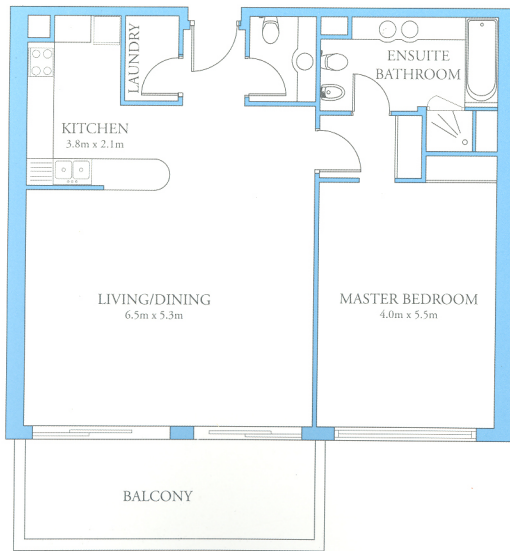

Unit D

Area 115 sq.m (1237 sq.ft.)

1 Bedroom

Oceana Apartments