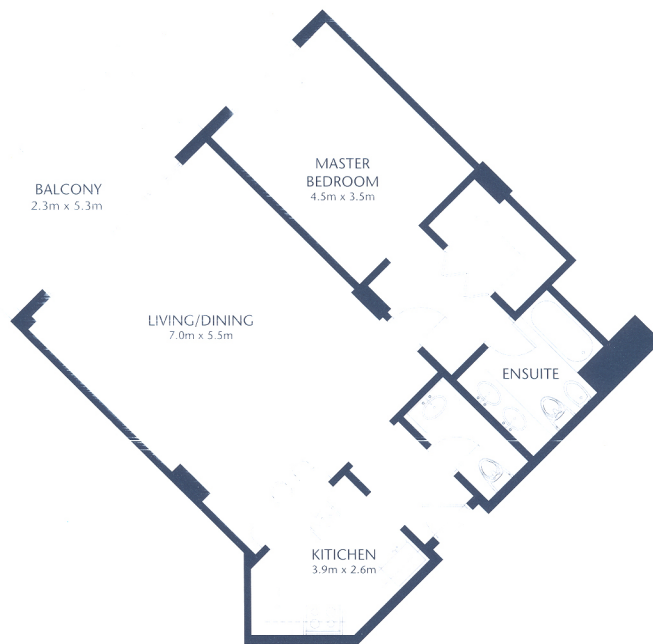

UNIT B  
 1 Bedroom  
 110 sq. m.  
 1,184 sq. ft.

Shoreline Apartments

GROUND FLOOR

APARTMENT LEVEL