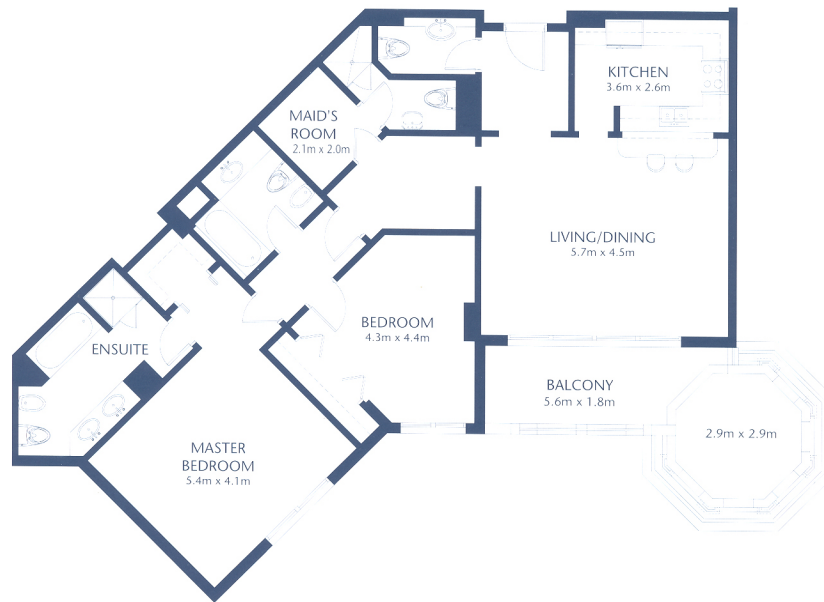

UNIT E  
 2 Bedroom  
 153 sq. m.  
 1,646 sq. ft.

Shoreline Apartments

GROUND FLOOR

APARTMENT LEVEL