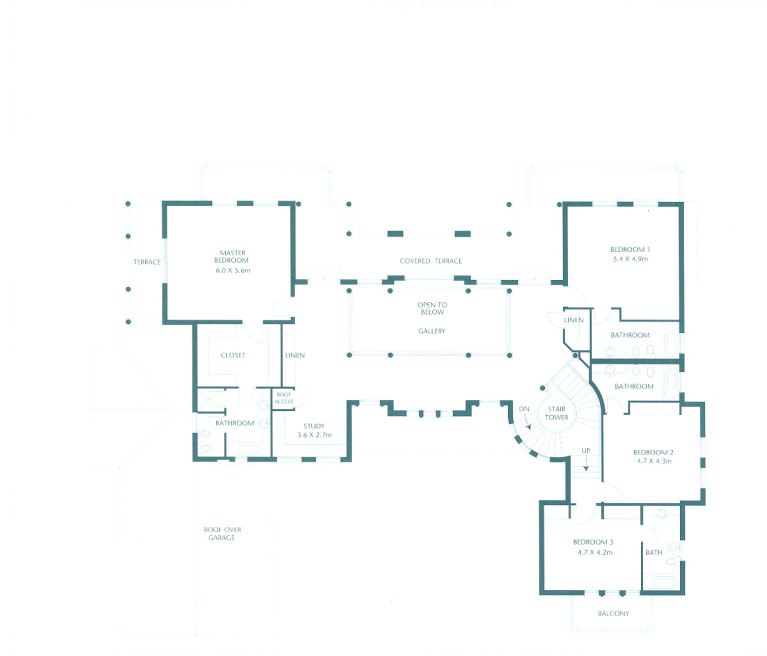

GALLERY VIEWS EUROPEAN
1st Floor / 7,000 sq. ft

Signature Villas

Seaside Elevation