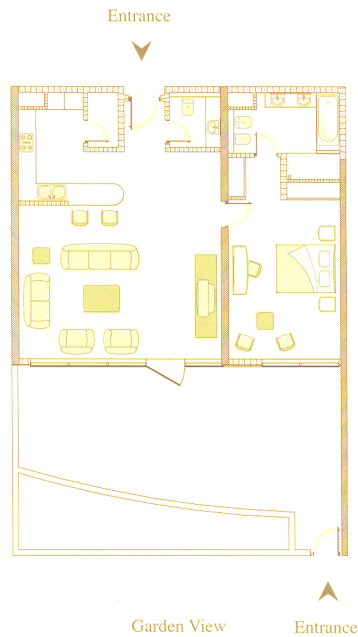

Tiara Residence

Two Bedroom - Type D

Garden Level - Type D

No. of Types	2
Area	106.75 Sq. m.
<hr/>	
Total Area	106.75 Sq. m.
Living / Dining	46.7 Sq. m.
Bedroom 1	27.97 Sq. m.
Terrace	73.9 Sq. m.