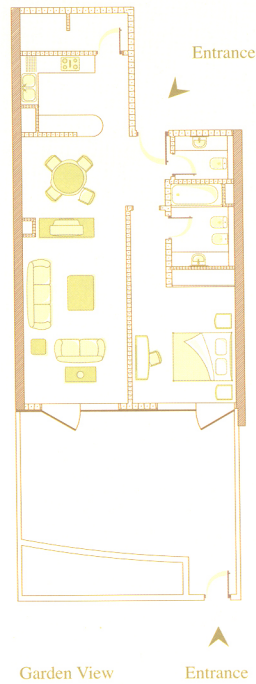

Tiara Residence

One Bedroom - Type F

Garden Level - Type F

No. of Types	1
Area	93.25 Sq. m.
Balcony	None
<hr/>	
Total Area	93.25 Sq. m.
<hr/>	
Living / Dining	38.01 Sq. m.
Bedroom 1	21.39 Sq. m.
Terrace / Private Garden	49.73 Sq. m.