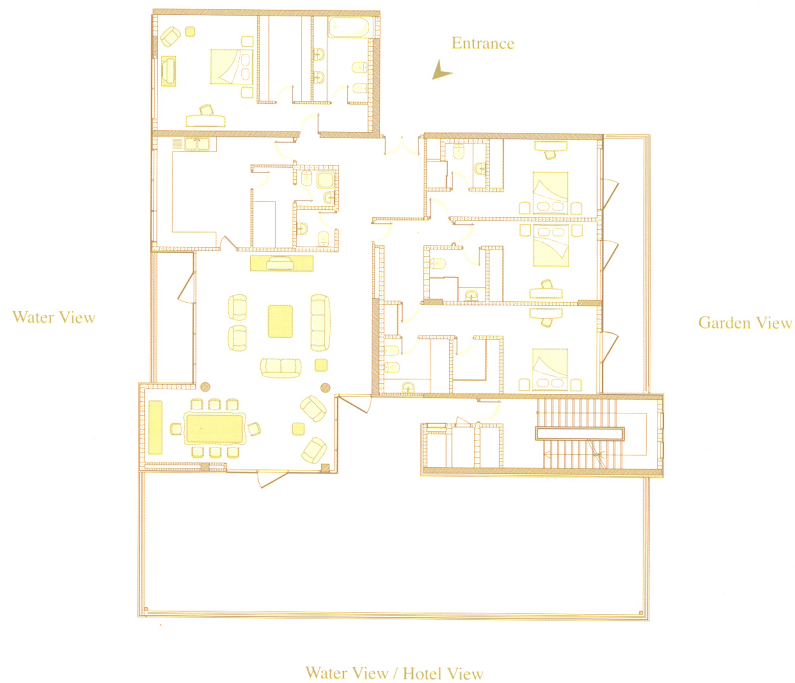

Tiara Residence

Penthouse - Type 1

Penthouse Level - Type 1

No. of Types	1
Area	290.78 Sq. m.
Balcony	11.1 Sq. m.
<hr/>	
Total Area	301.88 Sq. m.
Terrace	168.54 Sq. m.