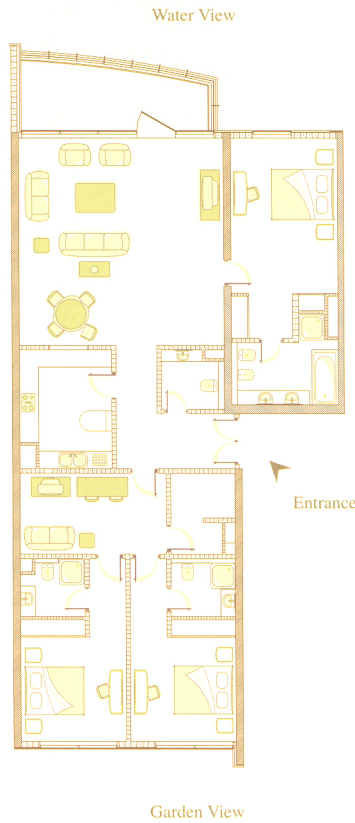

Tiara Residence

*Three Bedroom - Type B*

**Typical Floor - Type B**

No. of Types	1
Area	197.72 Sq. m.
Balcony	14.82 Sq. m.
<hr/>	
Total Area	212.54 Sq. m.
<hr/>	
Living / Dining	55.28 Sq. m.
Bedroom 1	26.57 Sq. m.
Bedroom 2	20.76 Sq. m.
Bedroom 3	20.12 Sq. m.